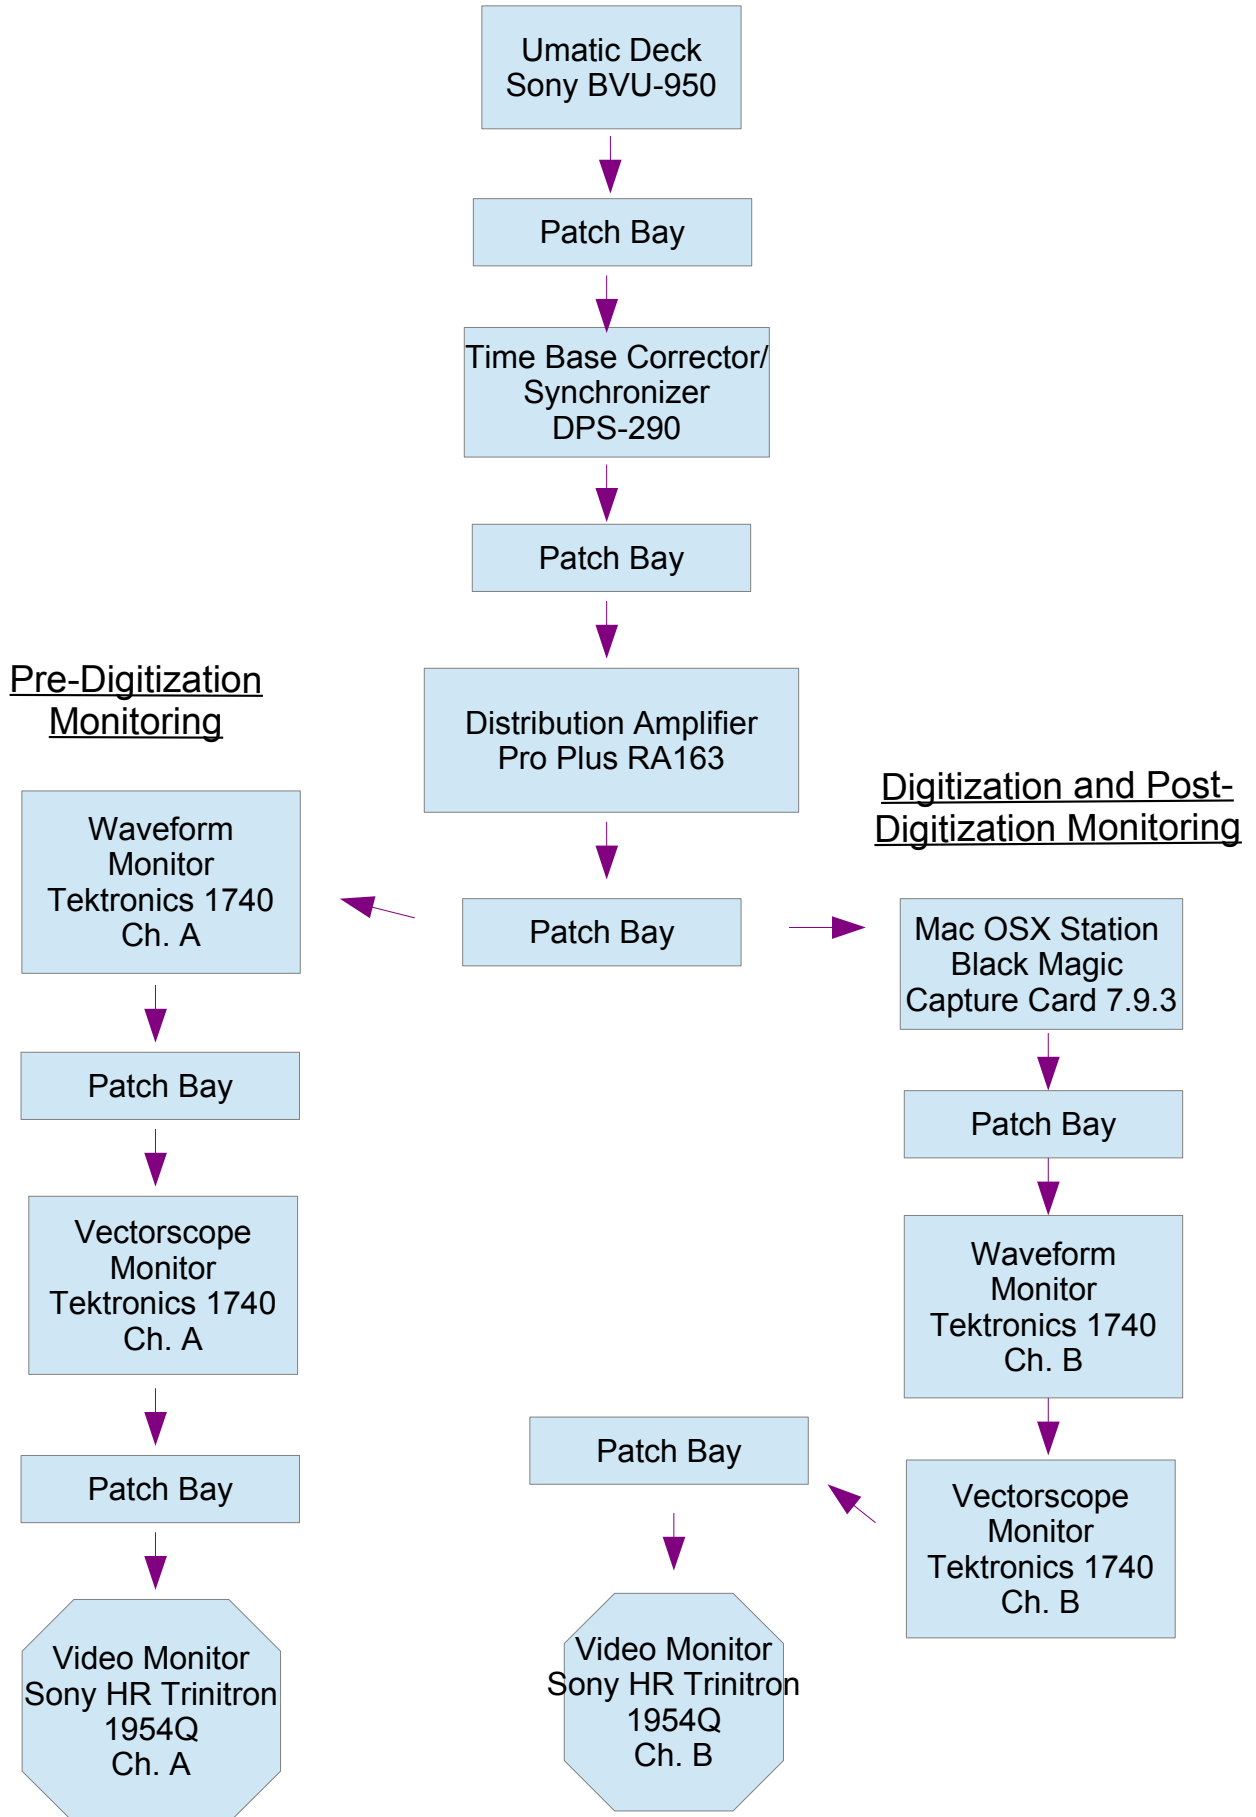

Signal Paths

MIAP Lab Rack 1 (Patch Bay)

 = composite video connection

Monitor/Scope Calibration

Video Digitization Signal Flow

Audio Signal Digitization Flow