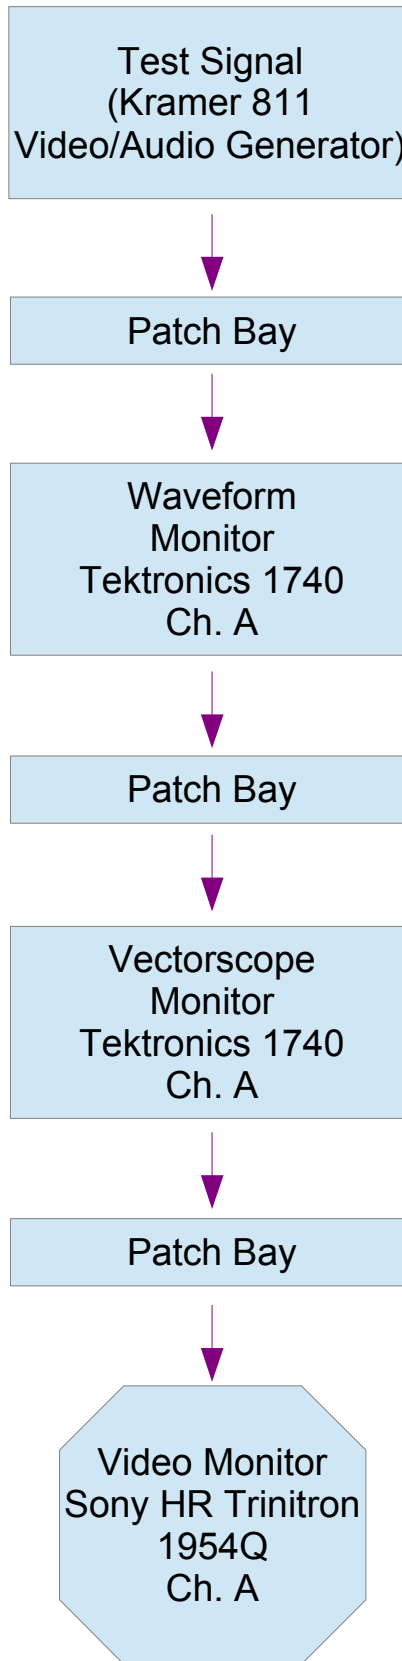

Signal Paths

MIAP Lab Rack 1 (Patch Bay)

 = composite video connection

Monitor/Scope Calibration

Video Digitization Signal Flow

Audio Signal Digitization Flow